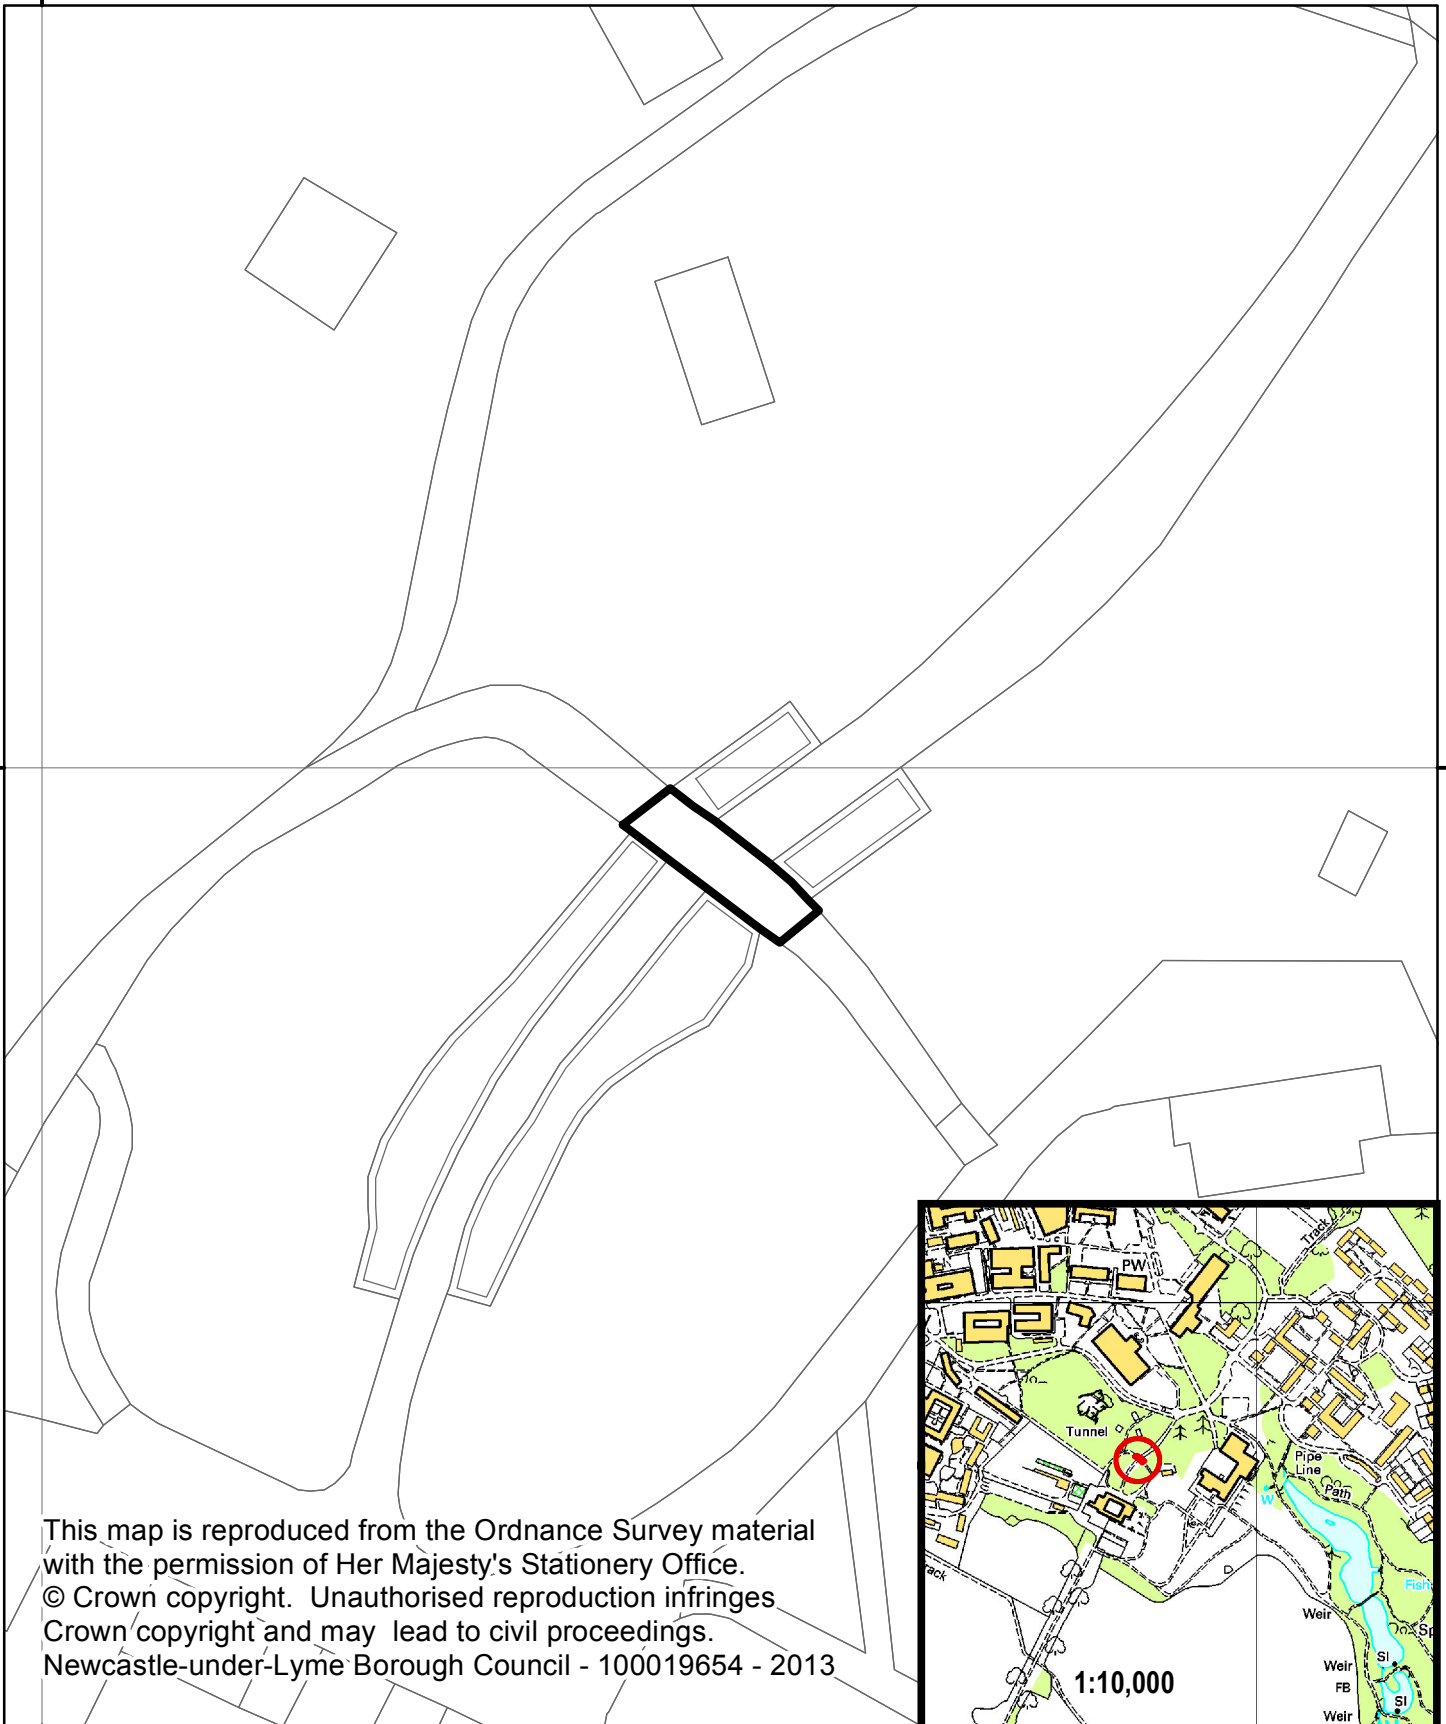

14/00286/LBC

# Bridge over the driveway to Clockhouse, Keele University

NEWCASTLE-UNDER-LYME  
BOROUGH COUNCIL

381800 000000

344800 000000

344800 000000

This map is reproduced from the Ordnance Survey material with the permission of Her Majesty's Stationery Office.  
© Crown copyright. Unauthorised reproduction infringes Crown copyright and may lead to civil proceedings.  
Newcastle-under-Lyme Borough Council - 100019654 - 2013